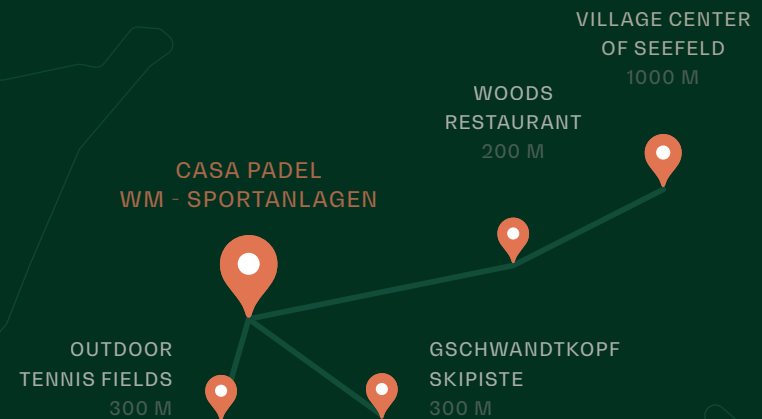

Casa Padel combines padel excitement with easy access to diverse activities, catering to sports enthusiasts and leisure seekers alike. From our location, adjacent to 'Bodypoint' fitness and physiotherapy, you can also enjoy access to indoor/outdoor tennis courts, cross-country skiing, ice-skating, biking, hiking, and shopping in this vibrant neighborhood. Opposite Seefeldler Seekirchl, it's a short walk to the village and Gschwandtkopf slope.